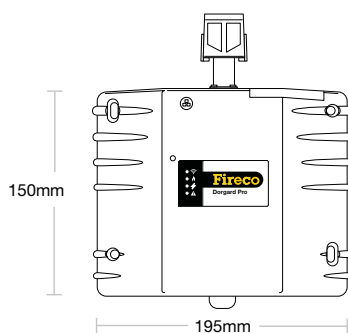

## Overview

Dorgard Pro is a fire door retainer which holds open fire doors legally, allowing them to automatically close when an alarm is activated.

Dorgard Pro is controlled by ProHub, which is directly connected to the fire alarm panel.

## Product Dimensions

Overall Height	205mm
Casing Height	150mm
Width	195mm
Depth	45mm
Weight	~700g

\*Subscription to InSite required.

## Specification Overview

Power	2 x LR14 C-Size batteries
Warranty	2 years
Colour	Black or white
Casing	ABS Plastic
Activation	Radio signal (433-434 MHz)
Radio range	Typical internal range 30-40m
Hold open position	Can hold the door at any angle
Maximum door size	Power size 7 (maximum of 160kg and 1600mm width)
Audible warning	Yes
Compliant to	EN1155:1997+A1:2002, EN1634-1:2008, EMC Directive, Radio Equipment Directive, CE Marked
Classification	Critical (Category A) installations under BS7273-4 2015
Installation position	Bottom of door
Part number	<b>360-1551</b> Dorgard Pro Black <b>956-8278</b> Dorgard Pro White