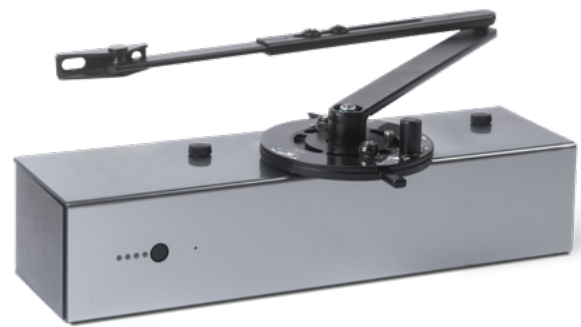

Compliance Made Easy

Freedor SmartSound

Freedor Smartsound is a unique wireless solution that allows fire doors to be held open at a convenient angle, automatically closing them when the fire alarm sounds. It makes heavy fire doors effortless to open, enabling easier access.

Product Dimensions

	Width	320 mm
	Height	70 mm (105 mm with arm)
	Depth	95 mm (120 mm with disc)
	Weight	4.5 kg (boxed)

Specification Overview

Power	9v Alkaline battery pack
Colour	Gloss: Silver, Brass, White. Matte: Black
Activation	SmartSound listening technology
Warranty	2 years
Casing	Acrylic
Freeswing adjustment range	Pull-side: 90° +/- 20°, Push-side: 90° +/- 5°
Maximum door size	Power size EN3 (maximum door weight 60kg, width 950mm)

Audible warning	Yes
Fire rating	Freedor has been tested to EN1634-1 on FD30 doorsets, exposed and unexposed faces.
Compliant to	EN1155:1997+A1:2002, EN1634-1:2014+A1:2018, EMC Directive, Radio Equipment Directive, CE Marked, UKCA Marked
Classification	Suitable for a Standard (category B) system under BS 7273-4:2015+A1:2021
Installation position	Top of door
Part number	504-7754 Freedor SmartSound Silver Finish 510-7741 Freedor SmartSound Brass Finish 984-8923 Freedor SmartSound Black Finish 660-4076 Freedor SmartSound White Finish